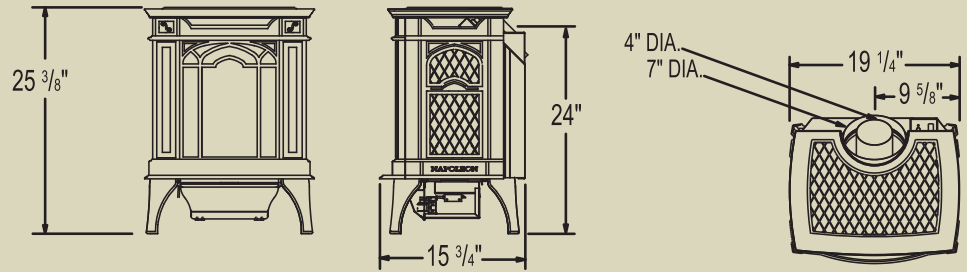

Gas Stove Dimensions

Model

GDS20
Arlington™