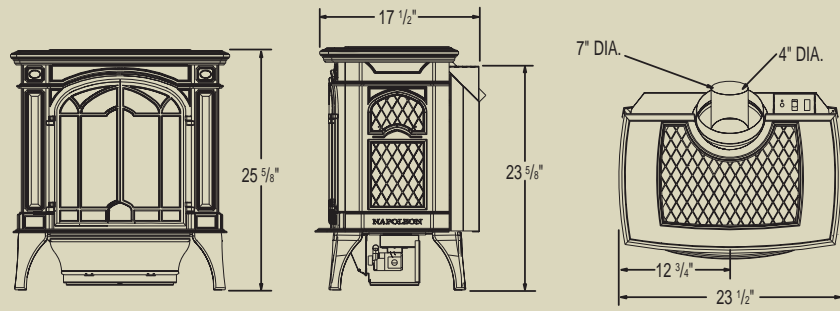

Early American Overlay

Gothic Overlay

Solaris Overlay

Model	BTU'S (Input)	Height		Front Width		Depth	
		Actual	Framing	Actual	Framing	Actual	Framing
GDS60	35,000	29 7/8"	N/A	25"	N/A	15 1/2"	N/A

Model	Glass Type	Glass Size		Efficiencies			Mobile Home
		Height	Width	EnerGuide	AFUE	Steady State	Approved
GDS60	Ceramic	21"	19"	63.1%	72%	78%	Yes

Minimum Clearances To Combustibles			
Model	Corner	Rear	Sides
GDS60	2"	6"	6"

Gas Stove Dimensions

Model

GDS20
Arlington™

GDS25
Bayfield™

GDS28

GDS50

GDS60