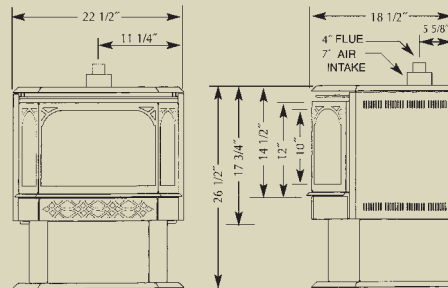

Early American Overlay

Gothic Overlay

Solaris Overlay

Model	BTU'S (Input)	Height		Front Width		Depth	
		Actual	Framing	Actual	Framing	Actual	Framing
GDS60	35,000	29 7/8"	N/A	25"	N/A	15 1/2"	N/A

Model	Glass Type	Glass Size		Efficiencies			Mobile Home
		Height	Width	EnerGuide	AFUE	Steady State	Approved
GDS60	Ceramic	21"	19"	63.1%	72%	78%	Yes

Minimum Clearances To Combustibles			
Model	Corner	Rear	Sides
GDS60	2"	6"	6"

Gas Stove Dimensions

Model

GDS20
Arlington™

GDS25
Bayfield™

GDS28

GDS50

GDS60