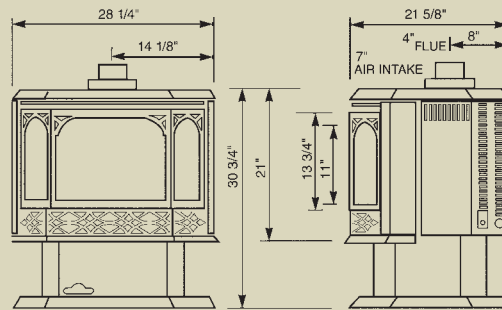

Early American Overlay

Gothic Overlay

Solaris Overlay

Model	BTU'S (Input)	Height		Front Width		Depth	
		Actual	Framing	Actual	Framing	Actual	Framing
GDS60	35,000	29 7/8"	N/A	25"	N/A	15 1/2"	N/A

Model	Glass Type	Glass Size		Efficiencies			Mobile Home
		Height	Width	EnerGuide	AFUE	Steady State	Approved
GDS60	Ceramic	21"	19"	63.1%	72%	78%	Yes

Minimum Clearances To Combustibles			
Model	Corner	Rear	Sides
GDS60	2"	6"	6"

Gas Stove Dimensions

Model

GDS20
Arlington™

GDS25
Bayfield™

GDS28

GDS50

GDS60