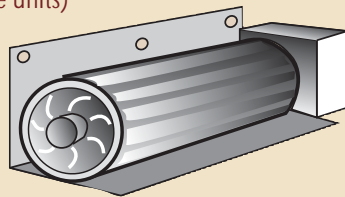

Model 1101
 Min. Fireplace Opening: 28"W x 22"H x 16"D
 Overall dimensions with cast iron surround 42 1/2"W x 28 1/8"H

**To allow for shallow fireplace openings - Insert adjusts up to 5", from 15 1/8" to 20 1/8" in depth
 See page 17 for installation clearances*

Satin Chrome Arched

Louvre Options

Black

24 Karat Gold Plated

Satin Chrome

Heat Circulating Blower

When you want to extract the maximum amount of heat, an optional heat circulating variable speed blower offers increased heating efficiency. An optional sensor control automatically turns the blower on and off. (With 1101 and 1401 inserts models, WHISPER QUIET™ HEAT circulating blowers with automatic thermidisc and variable speed control are standard with the units)