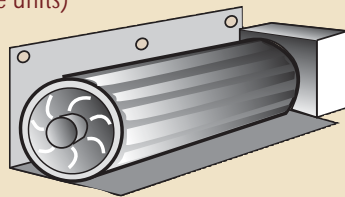

Options

Shown with 24 karat gold plated arched door and cast iron surround in Majolica Green

Cast Iron Surround Finishes

Standard flashing complete with brass trim

1101 Insert - Heating 1500 sq. ft.

The 1101 Insert won a prestigious industry award for its unique design, which allows for flush mount or hearth mount installation in either masonry or factory built fireplaces. Featuring an elegantly designed, full view single door, standard "WHISPER QUIET" heat circulating blower & thermostatic sensor, this innovative design transforms small amounts of wood into large amounts of cozy heat. Customize your 1101 insert with an optional cast iron surround kit, available in a variety of porcelain enamel or painted finishes that will enhance your decor.

Model 1101
 Min. Fireplace Opening: 28"W x 22"H x 16"D
 Overall dimensions with cast iron surround 42 1/2"W x 28 1/8"H

**To allow for shallow fireplace openings - Insert adjusts up to 5", from 15 1/8" to 20 1/8" in depth
 See page 17 for installation clearances*

Satin Chrome Arched

Louvre Options

Black

24 Karat Gold Plated

Satin Chrome

Heat Circulating Blower

When you want to extract the maximum amount of heat, an optional heat circulating variable speed blower offers increased heating efficiency. An optional sensor control automatically turns the blower on and off. (With 1101 and 1401 inserts models, WHISPER QUIET™ HEAT circulating blowers with automatic thermidisc and variable speed control are standard with the units)