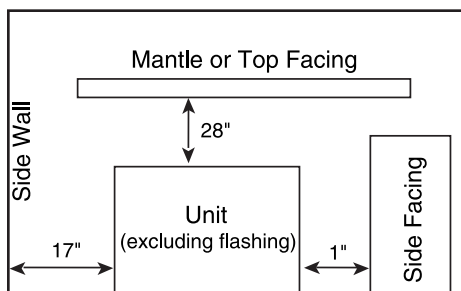

Installation Clearances