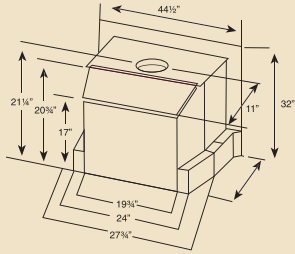

Options

Shown with 24 karat gold plated arched door and cast iron surround in Majolica Green

Cast Iron Surround Finishes

Standard flashing complete with brass trim

1101 Insert - Heating 1500 sq. ft.

The 1101 Insert won a prestigious industry award for its unique design, which allows for flush mount or hearth mount installation in either masonry or factory built fireplaces. Featuring an elegantly designed, full view single door, standard "WHISPER QUIET" heat circulating blower & thermostatic sensor, this innovative design transforms small amounts of wood into large amounts of cozy heat. Customize your 1101 insert with an optional cast iron surround kit, available in a variety of porcelain enamel or painted finishes that will enhance your decor.

Model 1101
 Min. Fireplace Opening: 28"W x 22"H x 16"D
 Overall dimensions with cast iron surround 42 1/2"W x 28 1/8"H

**To allow for shallow fireplace openings - Insert adjusts up to 5", from 15 1/8" to 20 1/8" in depth
 See page 17 for installation clearances*