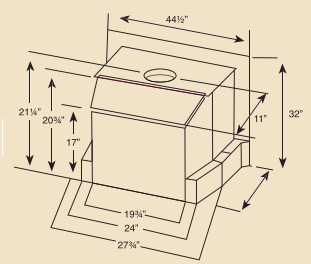

Options

Shown with 24 karat gold plated arched door and cast iron surround in Majolica Green

1101 Insert - Heating 1500 sq. ft.

The 1101 Insert won a prestigious industry award for its unique design, which allows for flush mount or hearth mount installation in either masonry or factory built fireplaces. Featuring an elegantly designed, full view single door, standard "WHISPER QUIET" heat circulating blower & thermostatic sensor, this innovative design transforms small amounts of wood into large amounts of cozy heat. Customize your 1101 insert with an optional cast iron surround kit, available in a variety of porcelain enamel or painted finishes that will enhance your decor.

Cast Iron Surround Finishes

Standard flashing complete with brass trim

Model	BTU Heat Output	Firebox Capacity (cu ft)	Area Heated (sq ft)	Burn Time (hours)	Log Size (Max)	Emissions (grams per hour)	Flue Diameter		Catalytic Combustor	Mobile Home Approved	Blower Kit Available
							Top	Rear			
1101	55,000	1.7	1500+	7	18"	4.1	6"	N/A	No	No	Standard

Model 1101
 Min. Fireplace Opening: 28"W x 22"H x 16"D
 Overall dimensions with cast iron surround 42 1/2"W x 28 1/8"H

**To allow for shallow fireplace openings - Insert adjusts up to 5", from 15 1/8" to 20 1/8" in depth
 See page 17 for installation clearances*