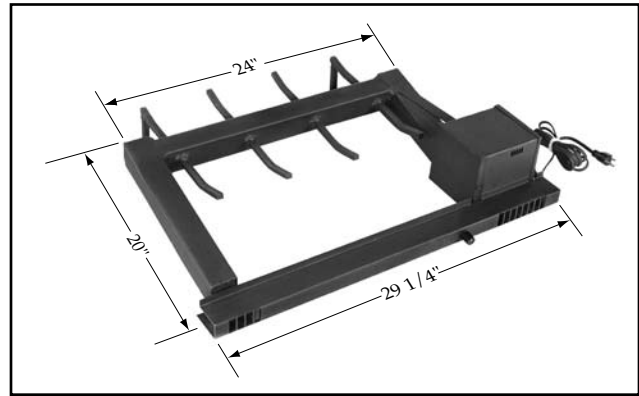

GAS LOG HEATER

Heater Discount Applies

- 25,000 BTU's of Heat Per Hour.
- 60 CFM Blower/Low Profile Motor Box.
- Thermostatically Controlled.
- Turns On Automatically at 110° F and off at 90° F.
- Steel Tubing Warranted for 2 years.
- Holds 16" to 30" Gas Logs (Most mfgrs)
- Cord Length equals 8 ft.
- Can only be used with a sand pan type burner.

PRICE CHART FOR GAS LOG HEATER				
Model	Width	Depth	Weight	List
GL-2420	24"	20"	28#	\$ 533.00
GL-2017	20"	17"	27#	
GL-2420LH	Left Hand Motor		28#	\$ 620.00
GL-2017LH	Left Hand Motor		27#	

PRICE CHART FOR GAS LOG HEATER TRIM BAR			
Model	Finish	Size	List
GL-54-A	Antique 3 pc.	54" x 1 3/8"	\$65.00
GL-54-B	Polished 3 pc.	54" x 1 3/8"	
GL-54-ALH Left Hand	Antique 3 pc.	54" x 1 3/8"	
GL-54-BLH Left Hand	Polished 3 pc.	54" x 1 3/8"	

All units come with front rail 1 3/8" high and 51 1/4" wide. Glass door sits on top of front rail and is elevated 1 3/8". If your door is an inside fit, you must have 1" extra depth to accommodate the depth of the grate heater. On left hand motor models the right side of the heater is solid steel (no opening for gas line).

*Models with an asterisk are special order. The TR-54 Trim Bar comes as 5 pieces, but you only use 3 pieces. The TR-51 Trim Bar is one piece, 51" long. All Trim Bars fit either right- or left-hand motor heaters.