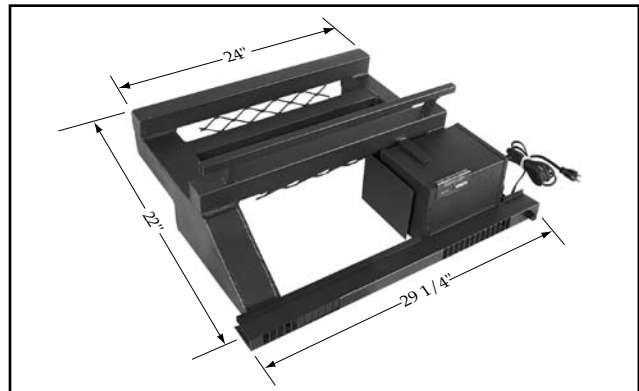

GAS LOG HEATER

Heater Discount Applies

- 25,000 BTU's of Heat Per Hour.
- 60 CFM Blower/Low Profile Motor Box.
- Thermostatically Controlled.
- Turns On Automatically at 110° F and off at 90° F.
- Steel Tubing Warranted for 2 years.
- Holds 16" to 30" Gas Logs (Most mfgrs)
- Cord Length equals 8 ft.
- Can only be used with a sand pan type burner.

PRICE CHART FOR GAS LOG HEATER				
Model	Width	Depth	Weight	List
GL-2420	24"	20"	28#	\$ 533.00
GL-2017	20"	17"	27#	
GL-2420LH	Left Hand Motor		28#	\$ 620.00
GL-2017LH	Left Hand Motor		27#	

PRICE CHART FOR GAS LOG HEATER TRIM BAR			
Model	Finish	Size	List
GL-54-A	Antique 3 pc.	54" x 1 3/8"	\$65.00
GL-54-B	Polished 3 pc.	54" x 1 3/8"	
GL-54-ALH Left Hand	Antique 3 pc.	54" x 1 3/8"	
GL-54-BLH Left Hand	Polished 3 pc.	54" x 1 3/8"	

All units come with front rail 1 3/8" high and 51 1/4" wide. Glass door sits on top of front rail and is elevated 1 3/8". If your door is an inside fit, you must have 1" extra depth to accommodate the depth of the grate heater. On left hand motor models the right side of the heater is solid steel (no opening for gas line).