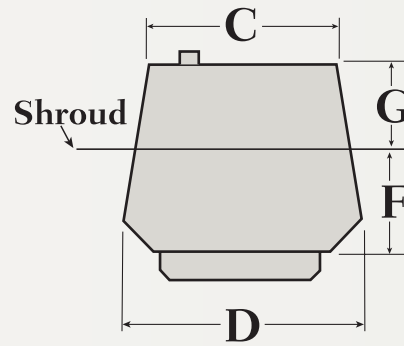

*Nickel trim by special order only

	Little Rascal	Harvester	Crossfire
A. Stove body height	22.75"	22.75"	19.50"
B. Height on legs	31.25"	31.25"	N/A
C. Width at rear	26"	25.50"	24"
D. Widest point	26"	30.75"	29"
E. Stove depth	19.75"	24.50"	24.20"
F. Insert extension on hearth	N/A	N/A	10"
G. Extension into fireplace	N/A	N/A	14.20"