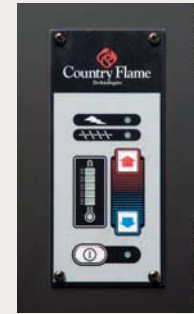

Little Rascal

The Little Rascal Pellet Stove is designed with the same Country Flame technology that has made our pellet stoves some of the most popular in the industry. Smaller in size, yet it heats like the big boys.

- 99% Efficiency
- Max Heating Capacity: 40,500 BTU
- Heavy Gauge Steel Construction
- 275 Pounds
- Hopper Size: 45 Pounds
- Cast, Gold, or Nickel Door & Leg Options
- Electronic / Automatic Ignition
- Intelli-Choice™ Touch Pad Control
- 5 Heating Level Settings
- Air Wash Equipped for Cleaner Glass
- Room Air Blower Standard 160 CFM
- Mobile Home and Alcove Approved
- Thermostat Ready

Country Flame stoves and inserts come thermostat ready, allowing you to choose yet another efficient option. Install a thermostat along with the stove or insert for convenience and savings.

PELLET BURNING