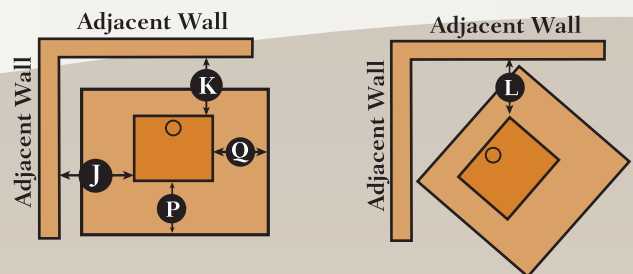

900 George Street • Marshfield, MO 65706
Phone: (417) 859-0990 Fax: (417) 859-0192
www.countryflame.com