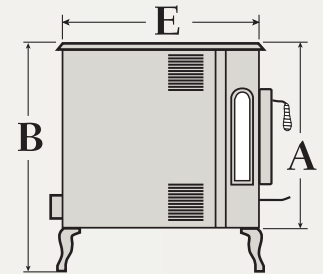

- 97% Efficiency
- Max Heating Capacity: 50,000 BTU
- Heavy Gauge Steel Construction
- 400 Pounds
- Hopper Size: 75 Pounds
- Cast, Gold, or Nickel* Door & Leg Options
- Anti-Clinker Stainless Steel Stir Rod
- Intelli-Choice™ Touch Pad Control
- 5 Heating Level Settings
- Air Wash Equipped for Cleaner Glass
- Room Air Blower Standard 160 CFM
- Mobile Home and Alcove Approved
- Thermostat Ready

*Nickel trim by special order only

	Little Rascal	Harvester	Crossfire
A. Stove body height	22.75"	22.75"	19.50"
B. Height on legs	31.25"	31.25"	N/A
C. Width at rear	26"	25.50"	24"
D. Widest point	26"	30.75"	29"
E. Stove depth	19.75"	24.50"	24.20"
F. Insert extension on hearth	N/A	N/A	10"
G. Extension into fireplace	N/A	N/A	14.20"

Crossfire Shroud Dimensions	Standard	Oversized
H. Height	29.50"	32.50"
I. Width	42"	48"

Features	Little Rascal	Harvester	Crossfire Pellet	Crossfire Corn
Fuel type	Pellet	Corn and/or Pellet	Pellet	Corn and/or Pellet
Up to BTU/hr	40,500	50,000 Corn	40,500	54,000 Corn
Hopper capacity	45 lbs.	75 lbs.	55 lbs.	75 lbs.
Igniter	Yes	No	Yes	No
Firepot agitator	No	Yes	Yes	Yes
Heating capacity	1,200-2,000 sq. ft.	Up to 2,500 sq. ft.	Up to 2,000 sq. ft.	Up to 2,500 sq. ft.
Combustion efficiency	99%	97%	99%	97%
Weight	275 lbs.	404 lbs.	230 lbs.	230 lbs.
Venting size - direct exhaust	3"	3"	4"	4"
Heavy duty heat exchanger	14 tube	15 tube	14 tube	14 tube
Room air blower	160 cfm	160 cfm	160 cfm*	160 cfm
Intelli-Choice™ control board	Standard	Standard	Standard	Standard
Heat level settings	5	5	5	5
Thermostat ready	Yes	Yes	Yes	Yes
Mobile home approved	Yes	Yes	Yes	Yes
Clean glass air wash equipped	Yes	Yes	Yes	Yes
Zero clearance box approved	N/A	N/A	Yes	Yes