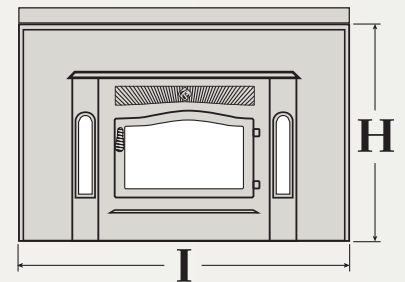

*Nickel trim by special order only

	Little Rascal	Harvester	Crossfire
A. Stove body height	22.75"	22.75"	19.50"
B. Height on legs	31.25"	31.25"	N/A
C. Width at rear	26"	25.50"	24"
D. Widest point	26"	30.75"	29"
E. Stove depth	19.75"	24.50"	24.20"
F. Insert extension on hearth	N/A	N/A	10"
G. Extension into fireplace	N/A	N/A	14.20"

Crossfire Shroud Dimensions	Standard	Oversized
H. Height	29.50"	32.50"
I. Width	42"	48"

Features	Little Rascal	Harvester	Crossfire Pellet	Crossfire Corn
Fuel type	Pellet	Corn and/or Pellet	Pellet	Corn and/or Pellet
Up to BTU/hr	40,500	50,000 Corn	40,500	54,000 Corn
Hopper capacity	45 lbs.	75 lbs.	55 lbs.	75 lbs.
Igniter	Yes	No	Yes	No
Firepot agitator	No	Yes	Yes	Yes
Heating capacity	1,200-2,000 sq. ft.	Up to 2,500 sq. ft.	Up to 2,000 sq. ft.	Up to 2,500 sq. ft.
Combustion efficiency	99%	97%	99%	97%
Weight	275 lbs.	404 lbs.	230 lbs.	230 lbs.
Venting size - direct exhaust	3"	3"	4"	4"
Heavy duty heat exchanger	14 tube	15 tube	14 tube	14 tube
Room air blower	160 cfm	160 cfm	160 cfm*	160 cfm
Intelli-Choice™ control board	Standard	Standard	Standard	Standard
Heat level settings	5	5	5	5
Thermostat ready	Yes	Yes	Yes	Yes
Mobile home approved	Yes	Yes	Yes	Yes
Clean glass air wash equipped	Yes	Yes	Yes	Yes
Zero clearance box approved	N/A	N/A	Yes	Yes