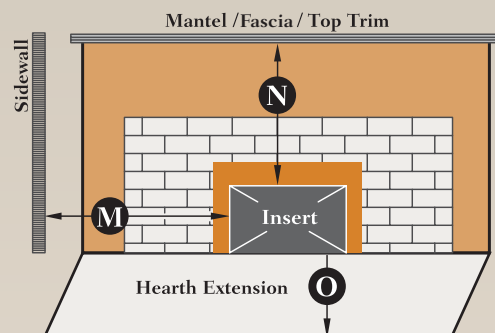

900 George Street • Marshfield, MO 65706
Phone: (417) 859-0990 Fax: (417) 859-0192
www.countryflame.com